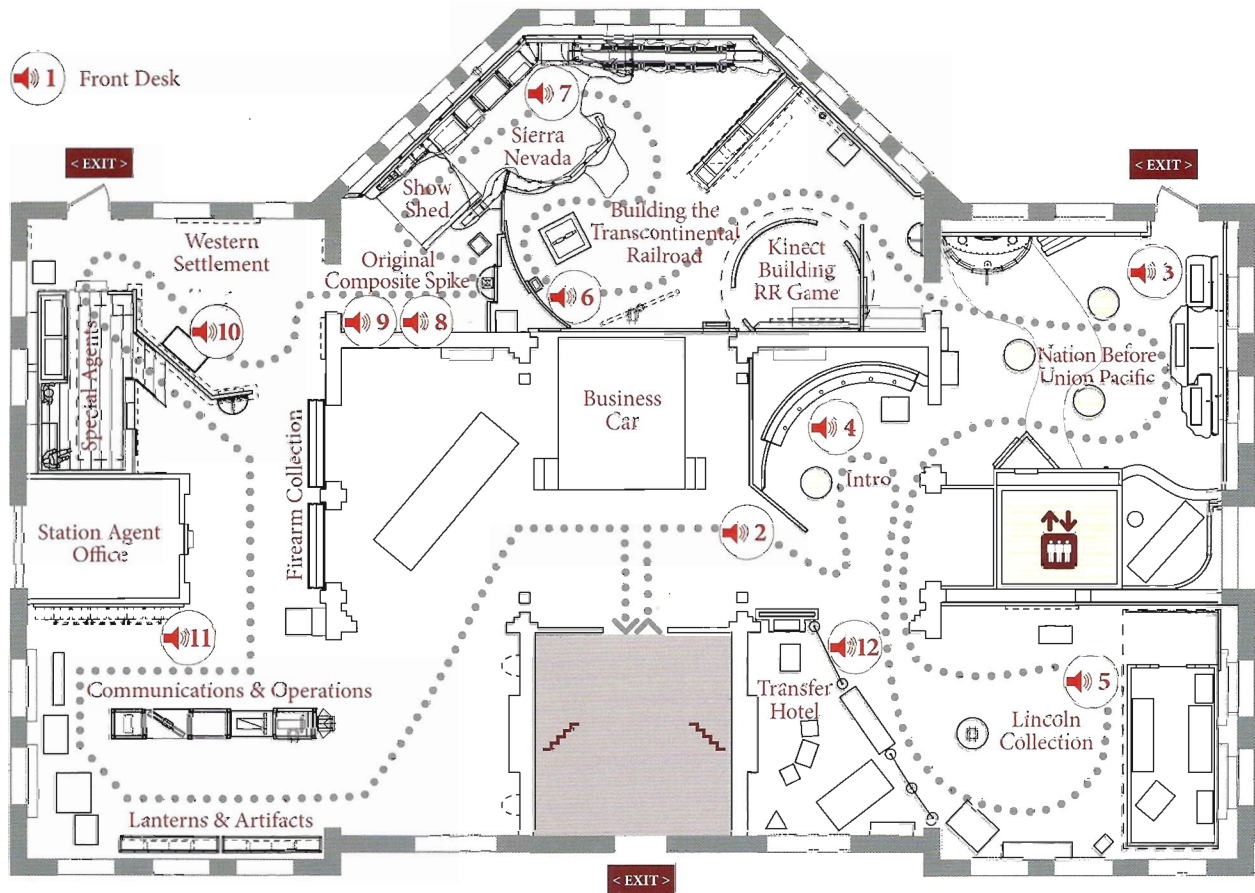

UNION PACIFIC
RAILROAD MUSEUM

UNION PACIFIC RAILROAD MUSEUM
EXHIBIT MAP

First Floor

BUILDING AMERICA

Building America

Opened in May 2012 as part of Union Pacific’s 150th Anniversary celebration, “Building America” incorporates a unique blend of artifacts, video-game technology and interactive displays that chronicle the building of the transcontinental railroad.

SYMBOLS KEY	
	Audio Tour
	Elevator
	Emergency Exit
	Stairs
	Walking Path

ELEVATOR KEY
LL – Bathrooms, Gift shop, Exits
1 – Building America, Lincoln Collection
2 – America Travels by Rail, Working on the Railroad